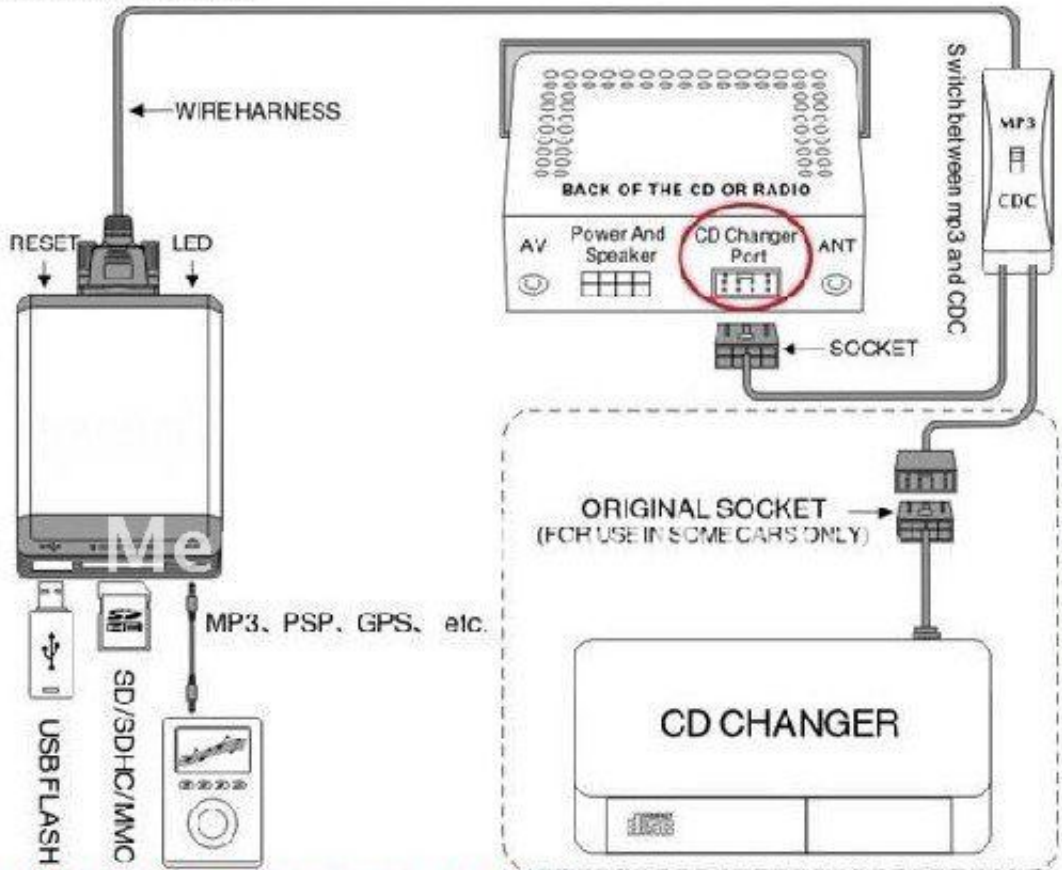

**DOWNLOAD**

**DOWNLOAD**

[Server Metin2 Gata Facut I Romana Pvp Pro](#)

1. Before installation, switch off the electric power, take out the Head Unit, and find CD Charger port at the back of the Head Unit.
2. Properly connect the wire harness between the product and the Head Unit.
3. Switch on the electric power, insert MP3/WMA storage device and run the Head Unit, check whether the product works normally.
4. After the successful test, fix the Head Unit in the original place, and put the wire harness in proper place. Then installation is completed.